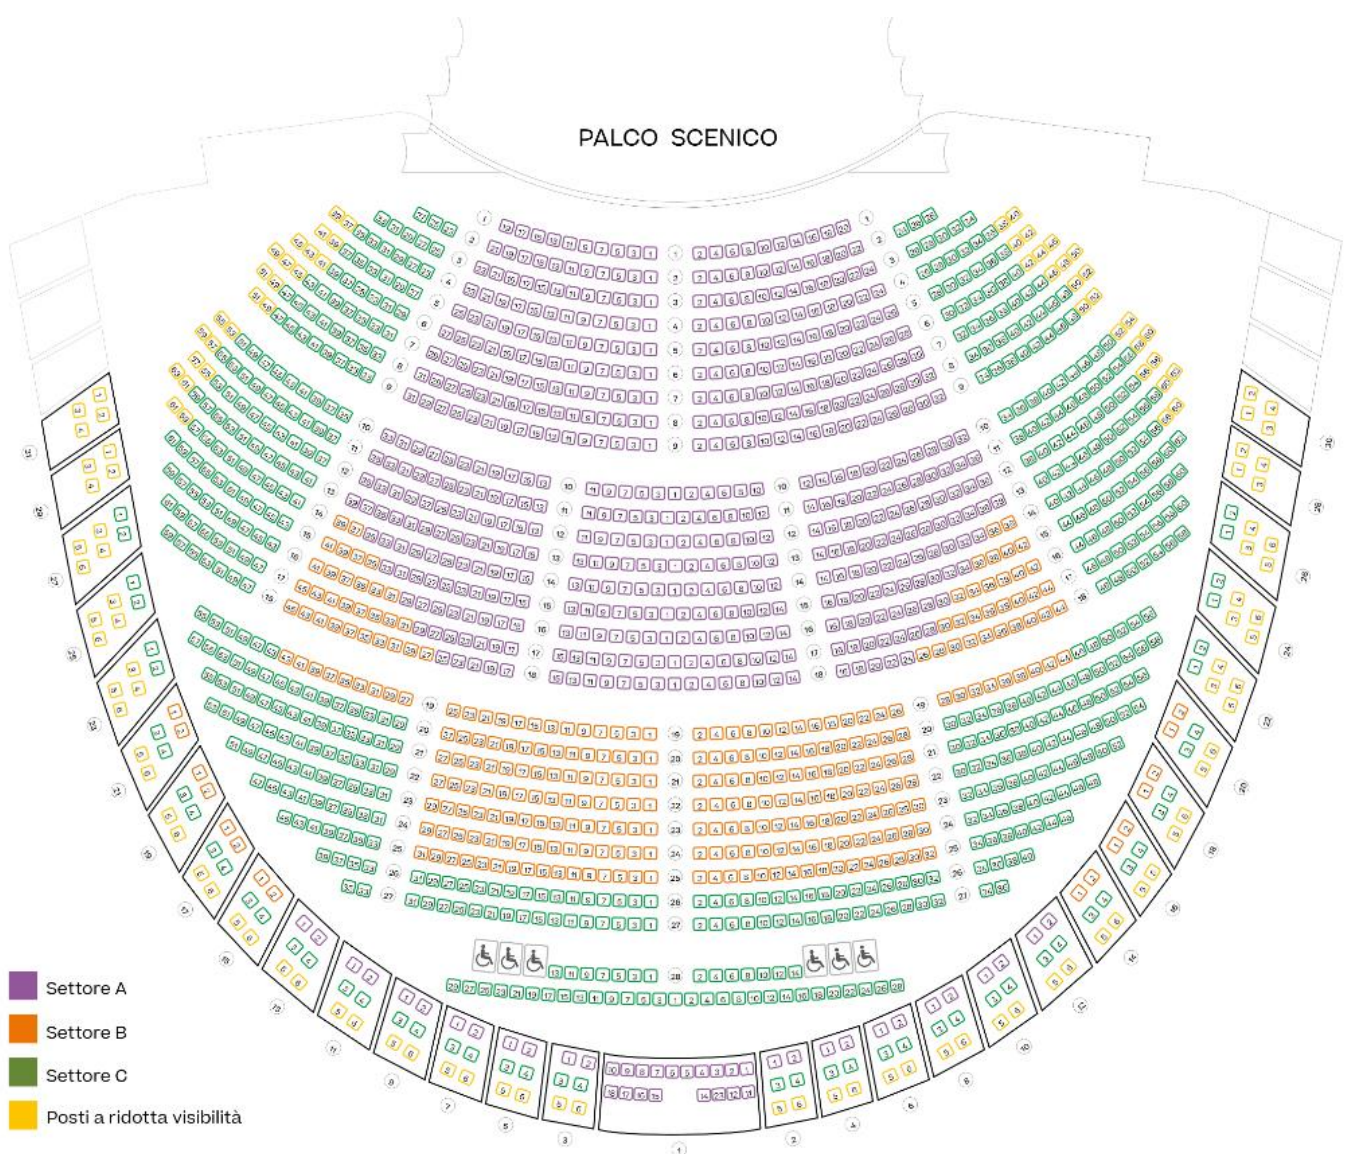

## Tickets

	Turno A		Other dates		Anteprime Giovani
	FULL	UNDER 30	FULL	UNDER 30	UNDER 30
Sector A	€ 160	€ 128	€ 105	€ 84	€ 10
Sector B	€ 115	€ 92	€ 85	€ 68	
Sector C	€ 55	€ 44	€ 50	€ 40	
Restricted view	€ 40	€ 32	€ 30	€ 24	